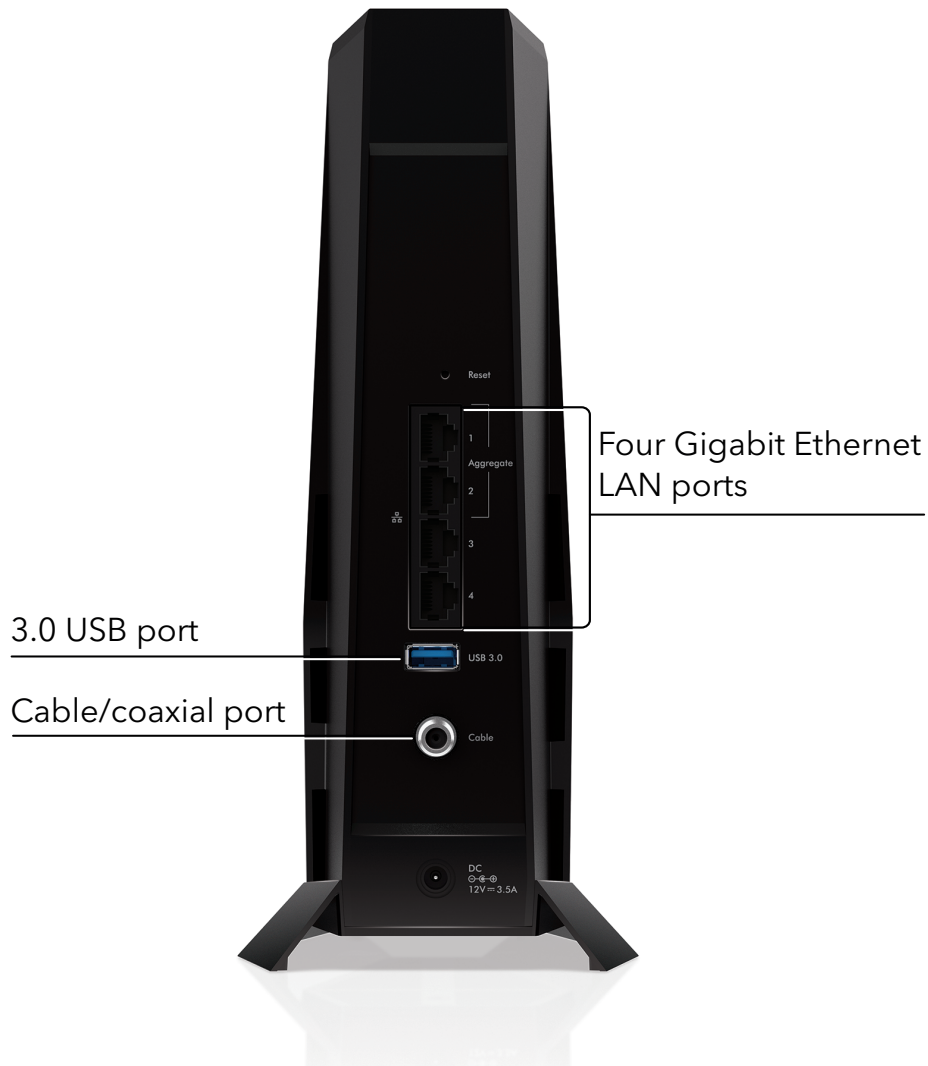

Connection Diagram