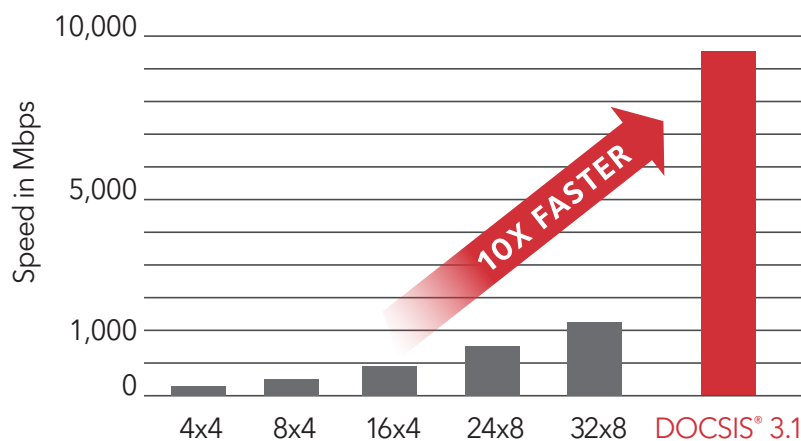

NIGHTHAWK®

Nighthawk® AX6/6-Stream WiFi 6 Cable Modem Router

Why DOCSIS® 3.1

With DOCSIS® 3.1 compatible NETGEAR cable modems, you can take advantage of the fastest cable Internet speeds available today and still be ready for tomorrow when their service plan upgrades to higher speed tiers.

Your Internet speeds at a whole new level

Indulge in the ultimate download and upload speeds with top speeds of up to 10,000Mbps (that's 10Gbps fast)†.

DOCSIS® 3.1 modems are fully backward compatible

Upgrading to a DOCSIS® 3.1 modem means you'll still enjoy your current Internet service and be ready for the fastest speeds available in your service area.

More speed to more devices

Gigabit Internet speeds combined with the fastest WiFi available means all of your devices will surf, stream, & game at lightning fast speed.

Ultra-fast WiFi speeds coming to your neighborhood

Enjoy ultra-fast WiFi speeds today and be ready to enjoy more in the near future.