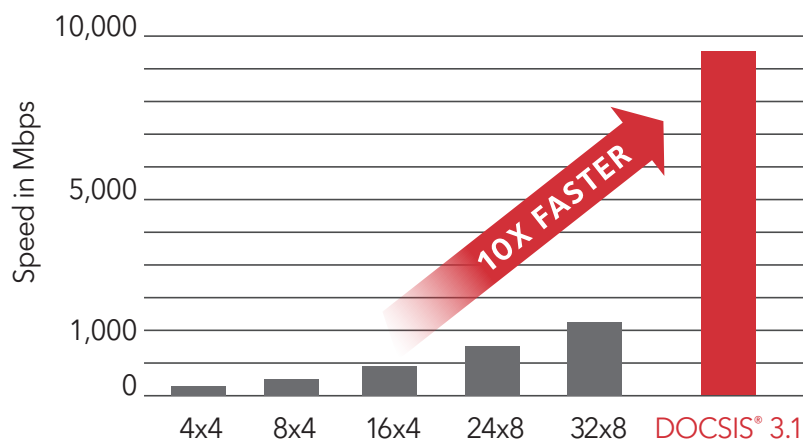

NIGHTHAWK®

Nighthawk® AX8/8-Stream WiFi 6 Cable Modem Router

Why DOCSIS® 3.1

With DOCSIS® 3.1 compatible NETGEAR cable modems, you can take advantage of the fastest cable internet speeds available today and still be ready for tomorrow when their service plan upgrades to higher speed tiers.

Your Internet speeds at a whole new level

Indulge in the ultimate download and upload speeds with top speeds of up to 10,000 Mbps (that's 10Gbps fast)*.

DOCSIS® 3.1 modems are fully backward-compatible

Upgrading to a DOCSIS® 3.1 modem means you'll still enjoy your current Internet service and be ready for the fastest speeds available in your service area.

More speed to more devices

Gigabit Internet speeds combined with the fastest WiFi available means all of your devices will surf, stream, & game at lightning fast speed.

Ultra-fast WiFi speeds coming to your neighborhood

Enjoy ultra-fast WiFi speeds today and be ready to enjoy more in the near future.