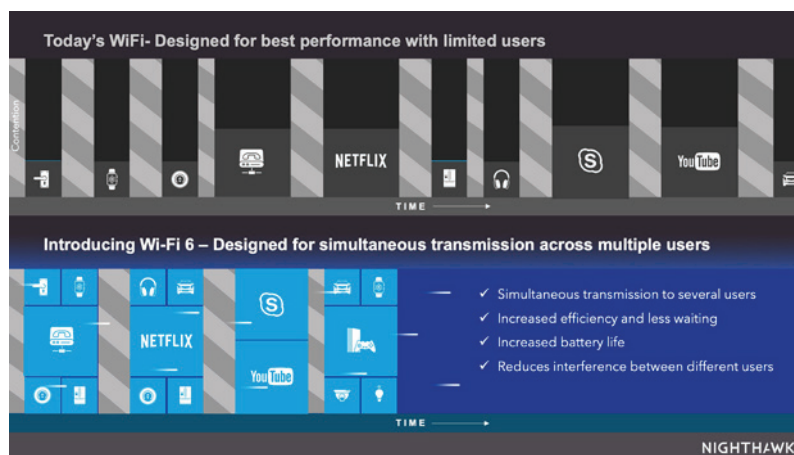

**NIGHTHAWK® APP**—Easily set up your router and get more out of your WiFi. Includes remote access to manage your network away from home

**WiFi 6 SUPPORTS ALL CURRENT WiFi DEVICES**—Backward compatible with WiFi 5 and earlier generation devices

**VPN SUPPORT**—Secure access to your home network away from home

**STANDARDS-BASED WiFi SECURITY** (802.11i, 128-bit AES encryption with PSK)

**GUEST NETWORK**—Separate and secure network for your guests

## Orthogonal Frequency Division Multiple Access (OFDMA)

Using the uplink and downlink OFDMA<sup>s</sup> feature of WiFi 6, the WiFi traffic is managed much more efficiently since data is transmitted from different devices concurrently, rather than having each device's data wait for its turn. This results in an efficient use of air-time, reduced latency, and increased bandwidth to add more devices to your network.