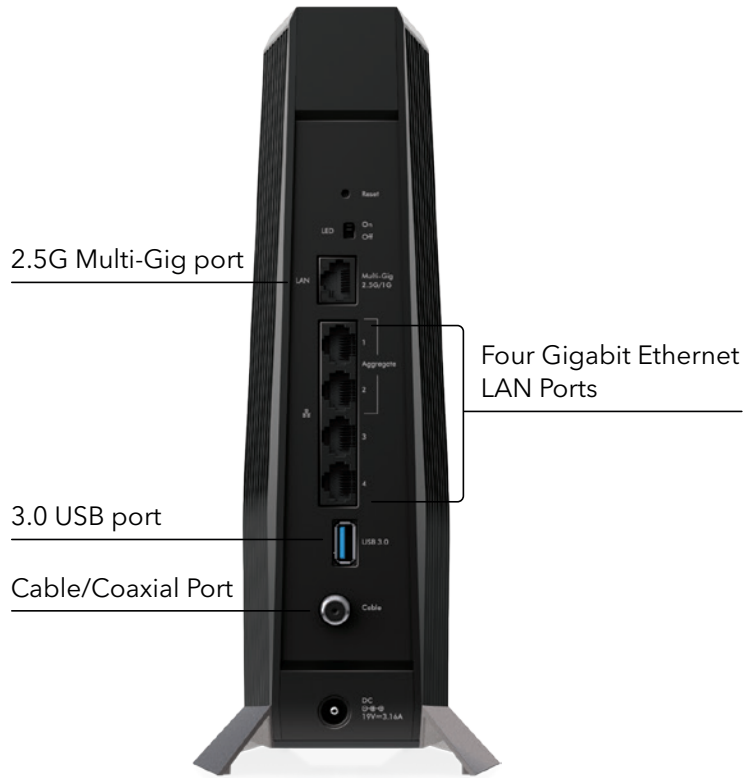

Connection Diagram